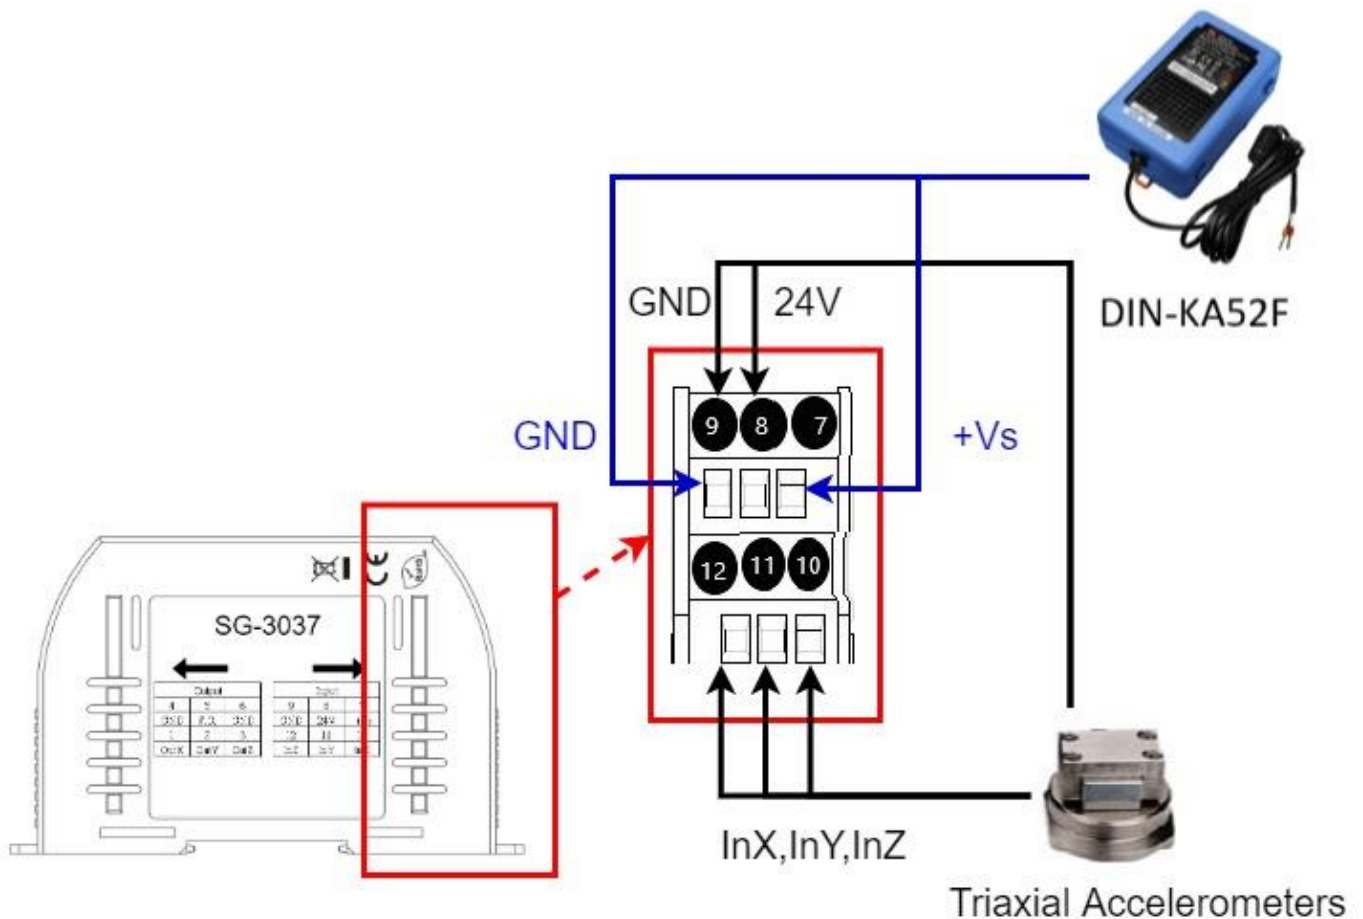

How to search for drivers, manuals and spec information on ICP DAS website.

- For Mobile Web

- For Desktop Web

➤ Appearance and Pin Assignments

➤ Wiring Connection

➤ LED indicators

LED	LED Status	LED Description
PWR	Bright	Power supply