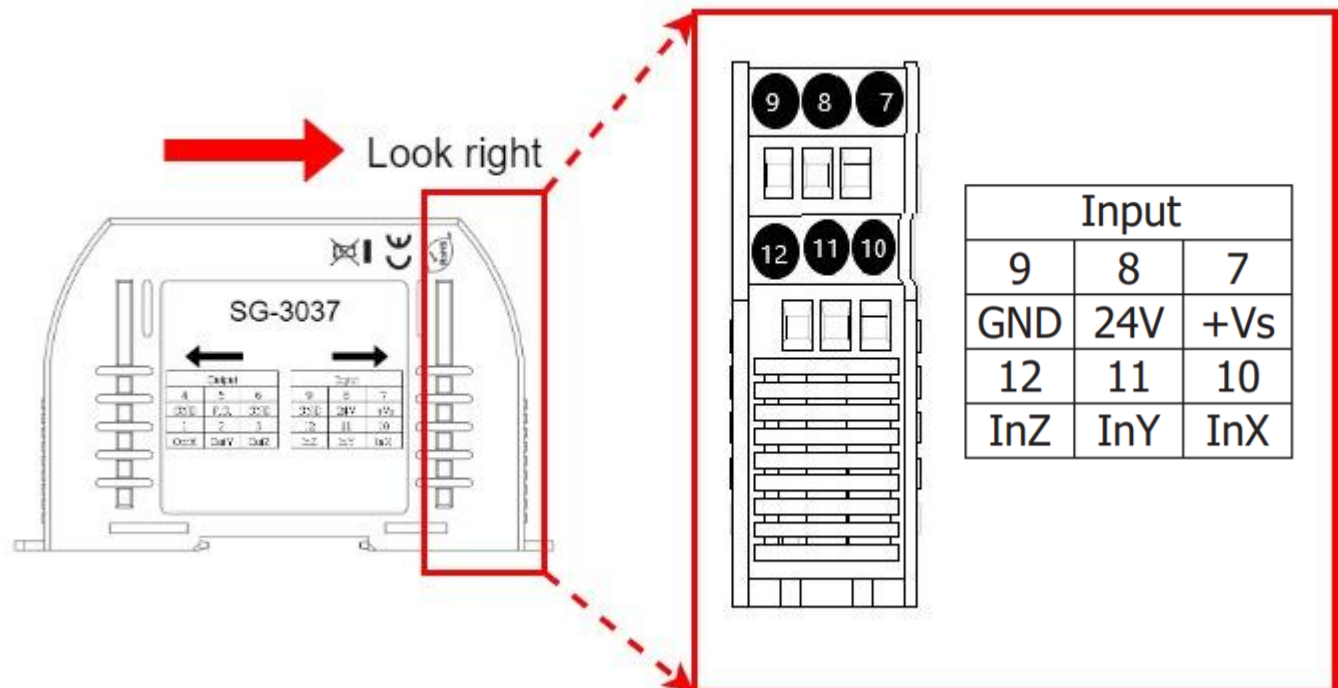

➤ Appearance and Pin Assignments