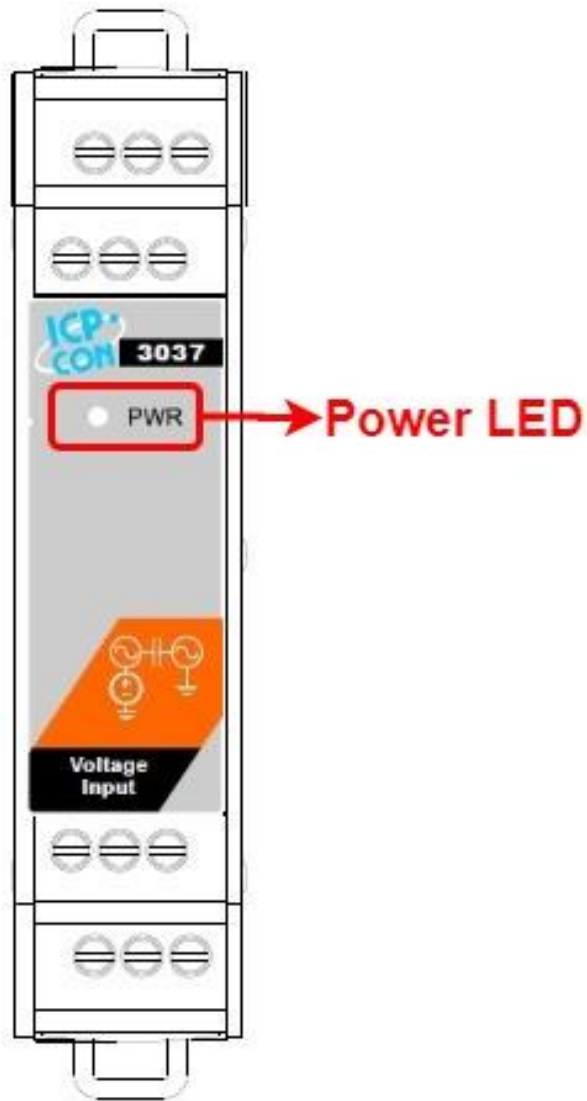

Packing List

In addition to this guide, the package includes the following items:

SG-3037-G

Screw Driver

Resources

Technical Support

service@icpdas.com

www.icpdas.com

How to search for drivers, manuals and spec information on ICP DAS website.

- For Mobile Web

- For Desktop Web

➤ Appearance and Pin Assignments

➤ Wiring Connection

➤ LED indicators

LED	LED Status	LED Description
PWR	Bright	Power supply