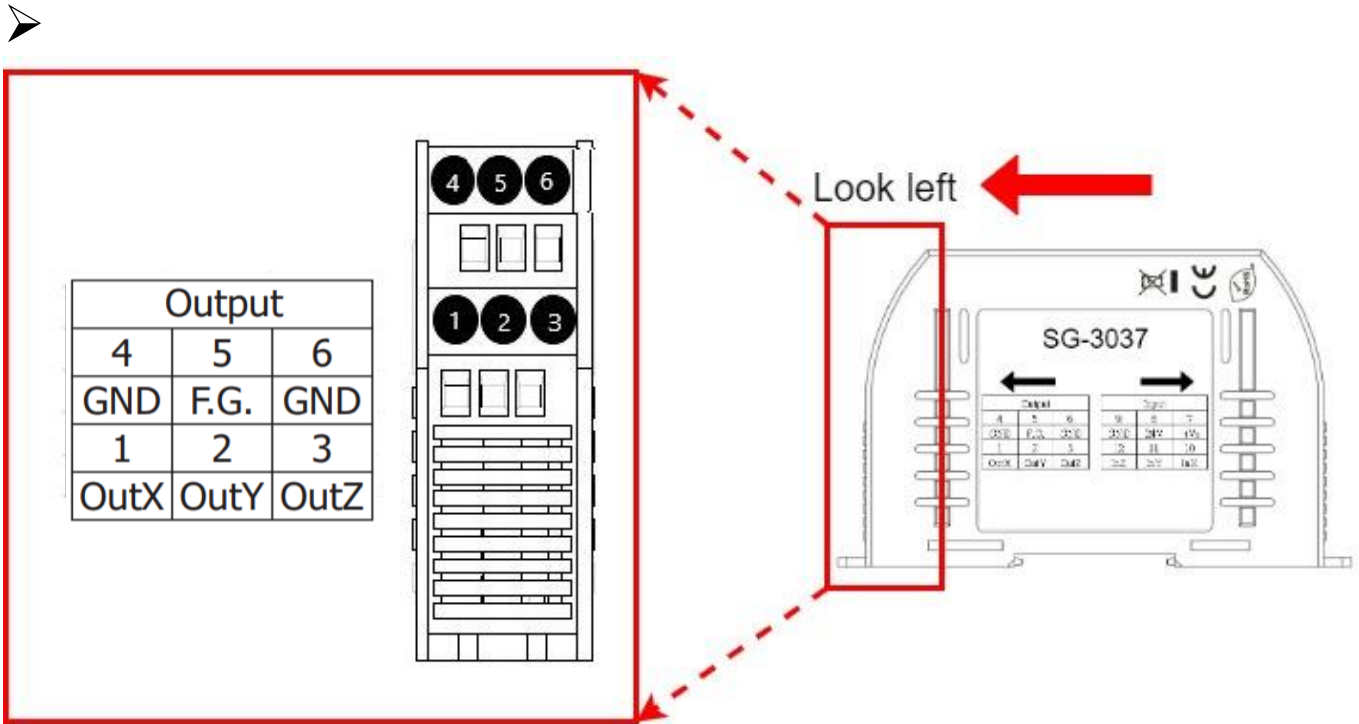

➤ Appearance and Pin Assignments