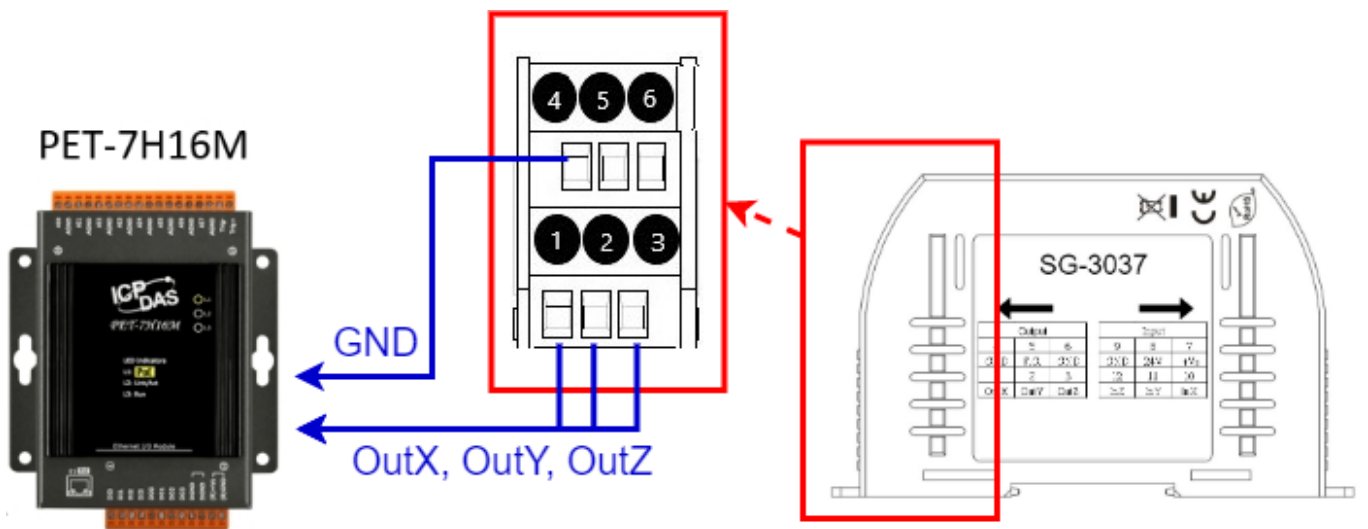

Packing List

In addition to this guide, the package includes the following items:

SG-3037-G

Screw Driver

Resources

Technical Support

service@icpdas.com

www.icpdas.com

How to search for drivers, manuals and spec information on ICP DAS website.

- For Mobile Web

- For Desktop Web

➤ Appearance and Pin Assignments

➤ Wiring Connection

➤ LED indicators

LED	LED Status	LED Description
PWR	Bright	Power supply